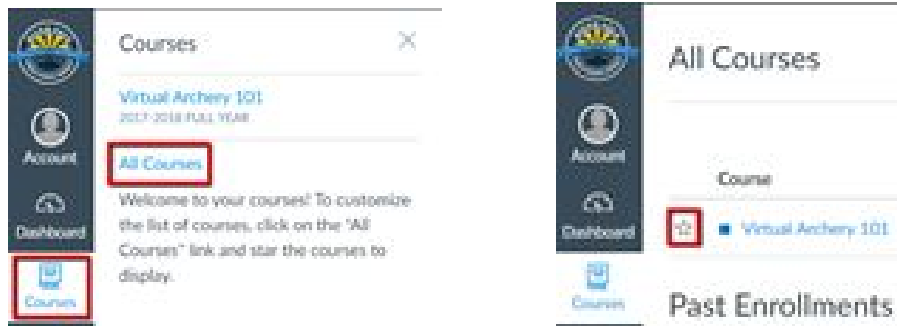

Go to <https://rivervaleschools.instructure.com/> and click on the "Forgot Password" link.

YOU MUST USE THE SAME EMAIL ADDRESS THAT YOU USE FOR THE GENESIS PARENT PORTAL

You will receive an email at that address with instructions for setting your initial password. **(This may take up to 5 minutes to arrive)** Once set, you can then log on to Canvas as an observer. Your student(s) will automatically be visible.

Please be reminded that courses will not show up in your account until the **FIRST DAY OF SCHOOL (or start of new term)**.

When you first log-in, you will be brought to your personal **Dashboard**. Your Dashboard can be customized to display all or some of your student's courses.

Once the school year starts, you can manage which courses show up on your **Canvas Dashboard** by clicking on Courses -> All Courses and clicking on the **Star** next to the courses.

Please check to make sure your observer account is connected to all of your students, by clicking on **“Account”**, **“Settings”** and then **“Observing”**.