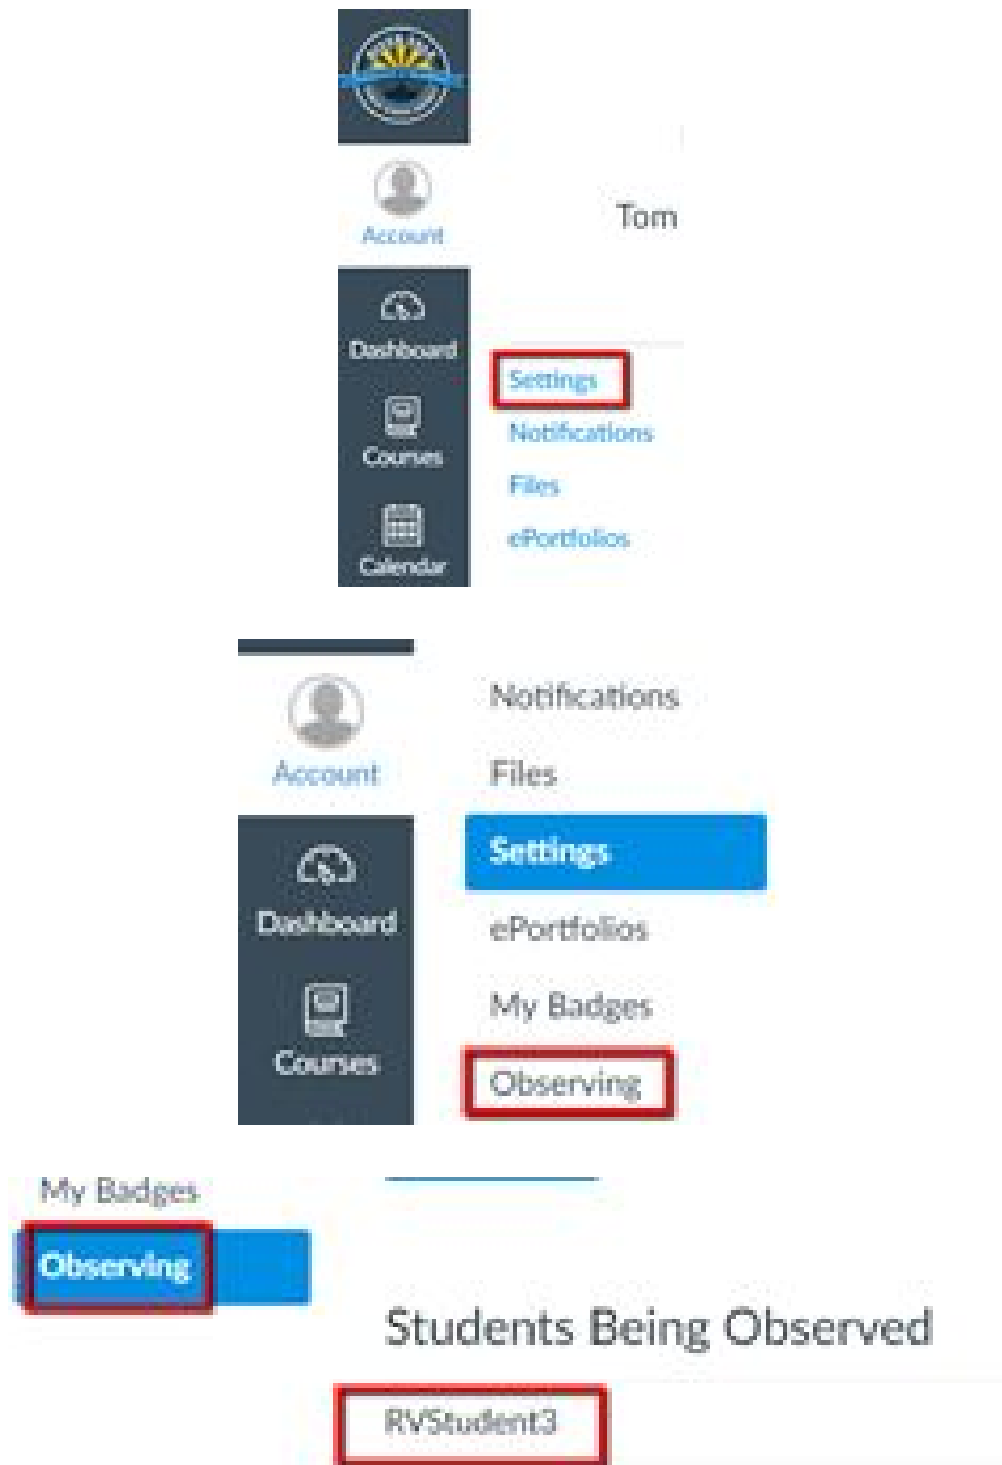

You should see your child(ren) listed under “***Students Being Observed***”.