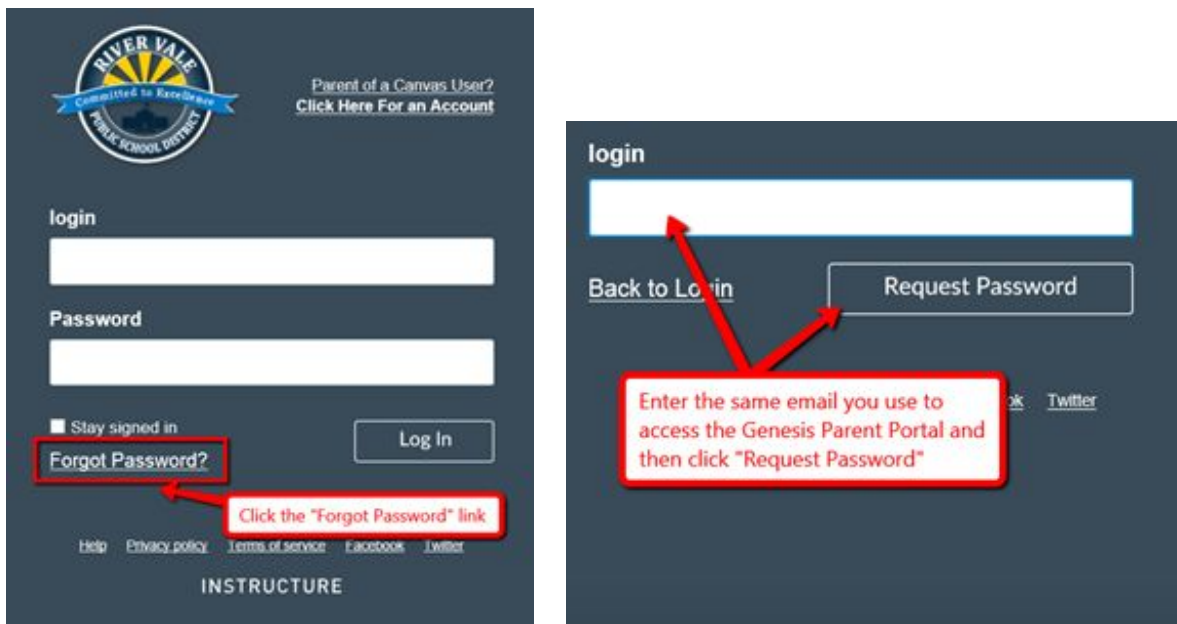

CANVAS PARENT OBSERVER ACCOUNTS

The River Vale Public School District is pleased to announce a new way for parents to stay connected with their child's education! Parents can log into Canvas using the same email address they use for the Genesis Parent Portal and see their students assignment dues dates, announcements, and other course content!

Parents who would like to take advantage of Canvas Observer Accounts for their child will need to set an initial password before logging in for the first time.

Please follow these directions carefully!

(Do not try to log on with your Genesis Parent Portal password. These passwords are managed separately and you will need to set your initial a password for your Canvas Observer Account as shown below.)

Go to <https://rivervaleschools.instructure.com/> and click on the "Forgot Password" link.

YOU MUST USE THE SAME EMAIL ADDRESS THAT YOU USE FOR THE GENESIS PARENT PORTAL

You will receive an email at that address with instructions for setting your initial password. **(This may take up to 5 minutes to arrive)** Once set, you can then log on to Canvas as an observer. Your student(s) will automatically be visible.